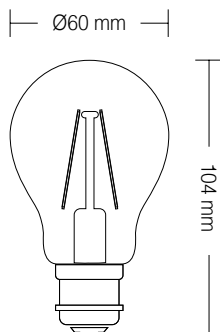

PRODUCT CODE	VERSION	WATTAGE	CRI	CCT	DELIVERED LUMENS*	DIM (mm)
SYLA60F8WBC	7.5W DIMMABLE LED FILAMENT LAMP 2.7K A60 B22	7.5W	$\geq$80	2700K	806lm	Ø60x104

* Delivered lumens from luminaire, including thermal, electrical and optic losses.