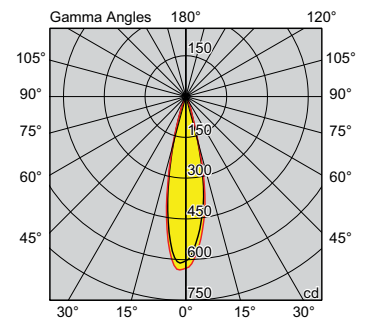

HE3403 LED 3W 3K

PRODUCT CODE	VERSION	WATTAGE	CRI	CCT	DELIVERED LUMENS*	DIM (mm)
HE3403BLK	3W LED WALL LIGHT UP OR DOWN BLACK 3K IP54	3W	$\geq$80	3,000K	118lm	92x170x65

* Delivered lumens from luminaire, including thermal, electrical and optic losses.