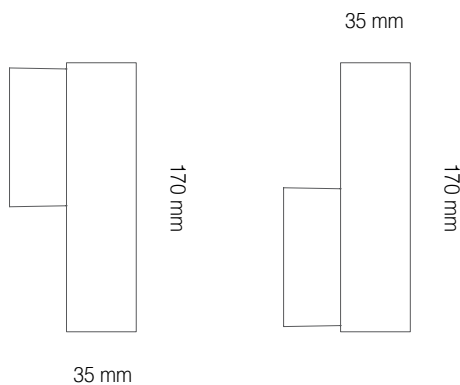

HE3403 - TABLET UP OR DOWN

LED reversible wall light provides single-directional light either up or down.

FEATURES:

- 2 Year Warranty
- 30,000 hours average rated LED life
- Die cast aluminium body
- Clear tempered glass lens
- Weight: 560gms
- CCT 3,000K
- CRI \geq 80
- Black finish
- Up or down light distribution

APPLICATIONS:

- Apartments
- Residential housing
- IP54 for both indoor & outdoor uses

HE3403 LED 3W 3K

| PRODUCT CODE | VERSION | WATTAGE | CRI | CCT | DELIVERED LUMENS* | DIM (mm) |
|--------------|--|---------|-----------|--------|-------------------|-----------|
| HE3403BLK | 3W LED WALL LIGHT UP OR DOWN BLACK 3K IP54 | 3W | \geq 80 | 3,000K | 118lm | 92x170x65 |