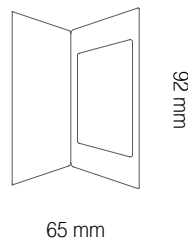

HE3403 - TABLET UP OR DOWN

LED reversible wall light provides single-directional light either up or down.

FEATURES:

- 2 Year Warranty
- 30,000 hours average rated LED life
- Die cast aluminium body
- Clear tempered glass lens
- Weight: 560gms
- CCT 3,000K
- CRI \geq 80
- Black finish
- Up or down light distribution

APPLICATIONS:

- Apartments
- Residential housing
- IP54 for both indoor & outdoor uses

HE3403 LED 3W 3K

| PRODUCT CODE | VERSION | WATTAGE | CRI | CCT | DELIVERED LUMENS* | DIM (mm) |
|--------------|--|---------|-----------|--------|-------------------|-----------|
| HE3403BLK | 3W LED WALL LIGHT UP OR DOWN BLACK 3K IP54 | 3W | \geq 80 | 3,000K | 118lm | 92x170x65 |