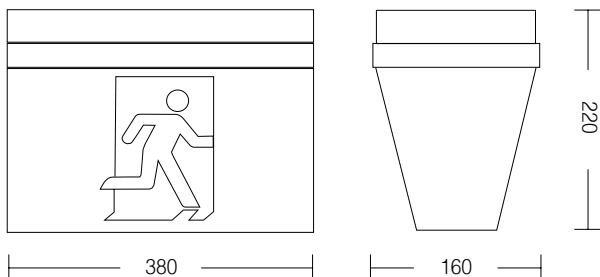

PRODUCT CODE	VERSION	WATTAGE	VIEWING DISTANCE	MASS
DIRLEPDSL	CEILING MOUNT WITH LiFeP04 BATTERY WHITE	4.6W	24m	1.3kg
BATPK	LiFeP04 REPLACEMENT BATTERY PACK